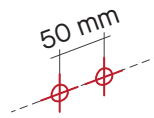

**Matin**  
**2908.301**

deknuDTmirrors.com | Products | Ornato Round L or M | scroll to INSTRUCTION MANUAL

suspension accessories delivered with the mirror

use only a soft damp cloth