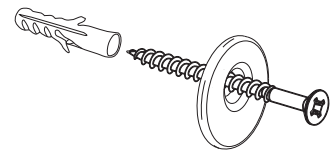

**Matin**  
**2908.301**

deknuDTmirrors.com | Products | Ornato Round L or M | scroll to INSTRUCTION MANUAL

suspension accessories delivered with the mirror

use only a soft damp cloth